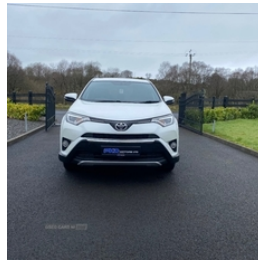

Toyota RAV4 2.0 D-4D Icon 5dr 2WD | Mar 2016

FULL TOYOTA HISTORY

£11,950

Miles:	84380
Fuel Type:	Diesel
Transmission:	Manual
Colour:	White
Engine Size:	1995
CO2 Emission:	124
Tax Band:	D (£160 p/a)
Body Style:	Sport utility vehicle
Insurance group:	30A
Reg:	MK16XJO

2016 Toyota RAV4 2.0 D-4D ICON

Pearlescent White Metallic with only 84,380 miles from new and full Toyota service history.

- Keyless entry and start
- Heated seats
- Sat nav
- Reversing camera
- Rear privacy glass
- Multi function steering wheel
- 18" Alloy wheels
- Side steps