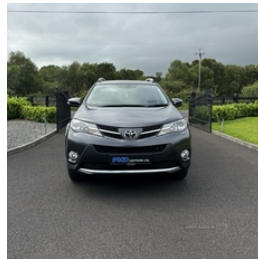

Toyota RAV4 2.2 D-4D Invincible 5dr | Oct 2013

LOW MILES, AWD

2013 RAV4 2.2 D-4D Invincible AWD

Decuma Grey, 33,615 miles with full service history

High spec jeep with:

- Keyless entry and start
- Cruise control
- Reversing camera
- Parking sensors
- Leather Heated seats
- Satnav
- Rear privacy glass
- Comes with 2 keys and full year Mot

Miles:	33615
Fuel Type:	Diesel
Transmission:	Manual
Colour:	Grey
Engine Size:	2231
CO2 Emission:	149
Tax Band:	F (£210 p/a)
Body Style:	Sport utility vehicle
Insurance group:	29E
Reg:	MJ63ZGM

Technical Specs