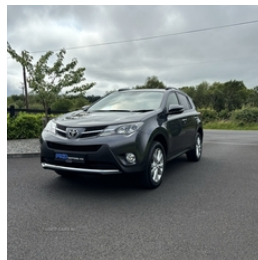

Toyota RAV4 2.2 D-4D Invincible 5dr | Oct 2013

LOW MILES, AWD

2013 RAV4 2.2 D-4D Invincible AWD

Decuma Grey, 33,615 miles with full service history

High spec jeep with:

- Keyless entry and start
- Cruise control
- Reversing camera
- Parking sensors
- Leather Heated seats
- Satnav
- Rear privacy glass
- Comes with 2 keys and full year Mot

£SOLD

Finance available

07920004462 to arrange a viewing

Vehicle Features

3 rear headrests, 3 spoke steering wheel, 3x3 point rear seatbelts, 6 speakers, 12V socket, 60/40 split fold rear seat back, ABS/EBD, Active headrests, Alarm/immobiliser, Assist grips, Auto dimming interior mirror, Automatic headlights, Automatic rain sensing wipers, Auxiliary socket for external MP3 player, Bluetooth system, Body colour door handles, Body colour door mirrors, Brake assist function, Cargo net, Child proof door locks, Chromed back door plate, Chrome strip on lower grille, Chrome trim to front bumper, Coat hooks, Cruise control, Cupholders, DAB audio, Driver's electric lumbar adjustment, Driver's seat electric height adjustment, Driver/Front Passenger airbags,

Miles:	33615
Fuel Type:	Diesel
Transmission:	Manual
Colour:	Grey
Engine Size:	2231
CO2 Emission:	149
Tax Band:	F (£210 p/a)
Body Style:	Sport utility vehicle
Insurance group:	29E
Reg:	MJ63ZGM

Technical Specs