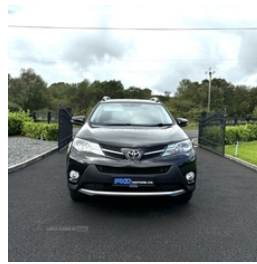

Toyota RAV4 2.0 D-4D Icon 5dr | Oct 2015

1 OWNER 4X4

2015 RAV4 2.0 ICON AWD. 1 Owner with only 79000 miles and service history, Great spec including: Reversing camera, Sat nav, Dab radio, 18"Diamond cut alloys, Toyota side steps.

Miles:	79000
Fuel Type:	Diesel
Transmission:	Manual
Colour:	Brown
Engine Size:	1998
CO2 Emission:	137
Tax Band:	E (£190 p/a)
Body Style:	Sport utility vehicle
Insurance group:	26E
Reg:	SB65CLN

Technical Specs