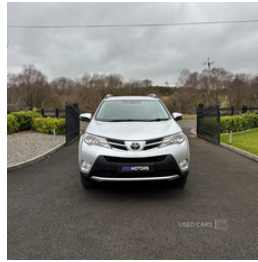

Toyota RAV4 2.2 D-4D Invincible 5dr | Sep 2013

£8,950

Miles:	93000
Fuel Type:	Diesel
Transmission:	Manual
Colour:	Silver
Engine Size:	2231
CO2 Emission:	149
Tax Band:	F (£215 p/a)
Body Style:	Sport utility vehicle
Insurance group:	29E
Reg:	GX63NPJ

Toyota RAV4 2.2 D-4D Invincible AWD in Tyrol Silver

2013 RAV4 in immaculate condition having covered only 93,000 miles

High spec jeep with:

- Keyless entry and start
- Cruise control
- Reversing camera
- Parking sensors
- Leather Heated seats
- Rear privacy glass
- 2keys