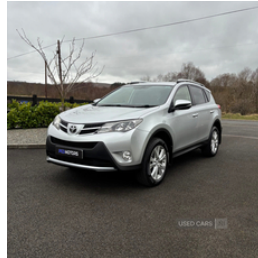

Toyota RAV4 2.2 D-4D Invincible 5dr | Sep 2013

£8,950

Miles:	93000
Fuel Type:	Diesel
Transmission:	Manual
Colour:	Silver
Engine Size:	2231
CO2 Emission:	149
Tax Band:	F (£215 p/a)
Body Style:	Sport utility vehicle
Insurance group:	29E
Reg:	GX63NPJ

Toyota RAV4 2.2 D-4D Invincible AWD in Tyrol Silver

2013 RAV4 in immaculate condition having covered only 93,000 miles

High spec jeep with:

- Keyless entry and start
- Cruise control
- Reversing camera
- Parking sensors
- Leather Heated seats
- Rear privacy glass
- 2keys