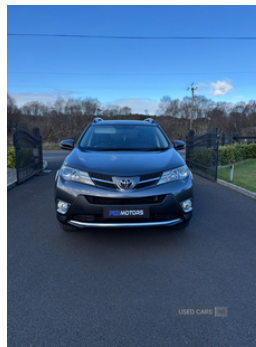

**Toyota RAV4 2.2 D-4D Invincible 5dr | Mar 2014
 4X4**

£9,950

Miles:	83836
Fuel Type:	Diesel
Transmission:	Manual
Colour:	Decuma
Engine Size:	2231
CO2 Emission:	149
Tax Band:	F (£215 p/a)
Body Style:	Sport utility vehicle
Insurance group:	29E
Reg:	KX14HKP

Technical Specs

DIMENSIONS	
Length:	4570mm
Width:	1845mm
Height:	1660mm
Seats:	5
Luggage Capacity (Seats Up):	410L
Gross Weight:	2220KG
Max. Loading Weight:	615KG

PERFORMANCE & ECONOMY	
Fuel Consum. (Urban Cold):	40.9MPG
Fuel Consum. (Extra Urban):	56.5MPG
Fuel Consum. (Combined):	49.6MPG
Fuel Tank Capacity:	60L
Number Of Gears:	6 SPEED
Top Speed:	118MPH
Acceleration 0-100 km/h:	9.6s
Engine Power BHP:	147.5BHP

2014 RAV4 2.2 D-4D Invincible AWD

Decuma Grey with 83,836 miles

Great spec jeep with:

- Keyless entry and start
- Cruise control
- Reversing camera
- Parking sensors
- Rear privacy glass

£9950

07920004462 to arrange a viewing